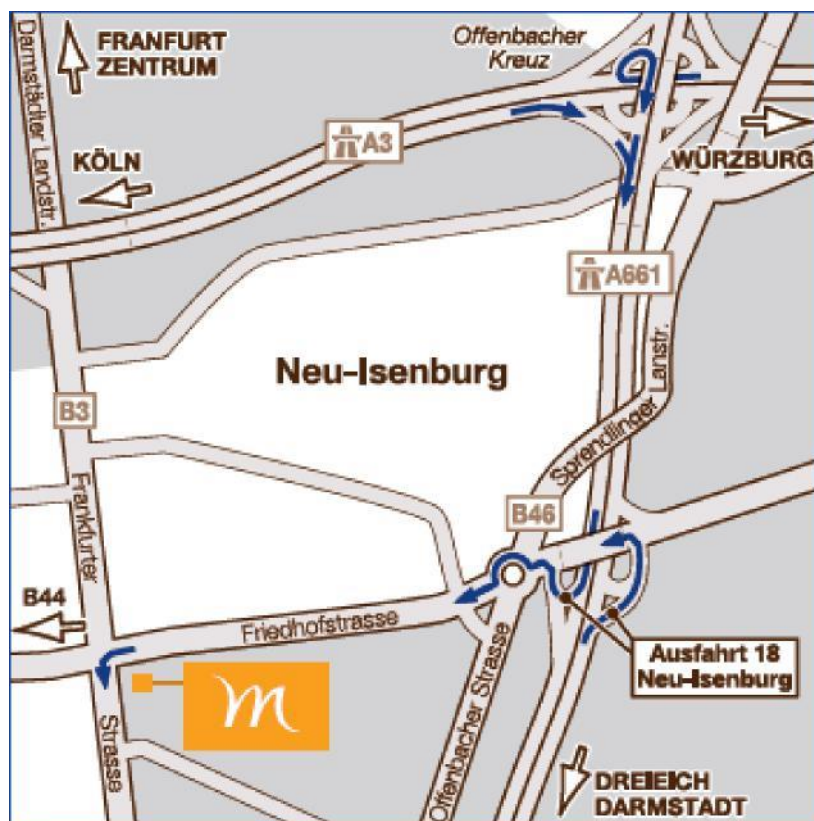

Annual General Meeting of JOST Werke SE on May 8, 2024

Directions

By car

- From A3 motorway: go as far as Offenbach interchange (“Offenbacher Kreuz”) and change onto A661 towards Neu-Isenburg • From A5 motorway: go as far as Bad Homburg interchange (“Bad Homburger Kreuz”) and change onto A661 towards Offenbach • Take Neu-Isenburg exit • Keep left and head for city centre (“Stadtmitte”) • At the junction turn left into Frankfurter Strasse • The hotel is directly on the left-hand side

By train

- Take the local train S-3 or S-4 as far as “Neu-Isenburg Bahnhof” • From the railway station take routes OF-51, X17, X18 and X19 to bus stop Isenburgzentrum Süd or routes OF-52, OF-91 and OF-92 to bus stop Isenburgzentrum West • The hotel is directly on the left-hand side