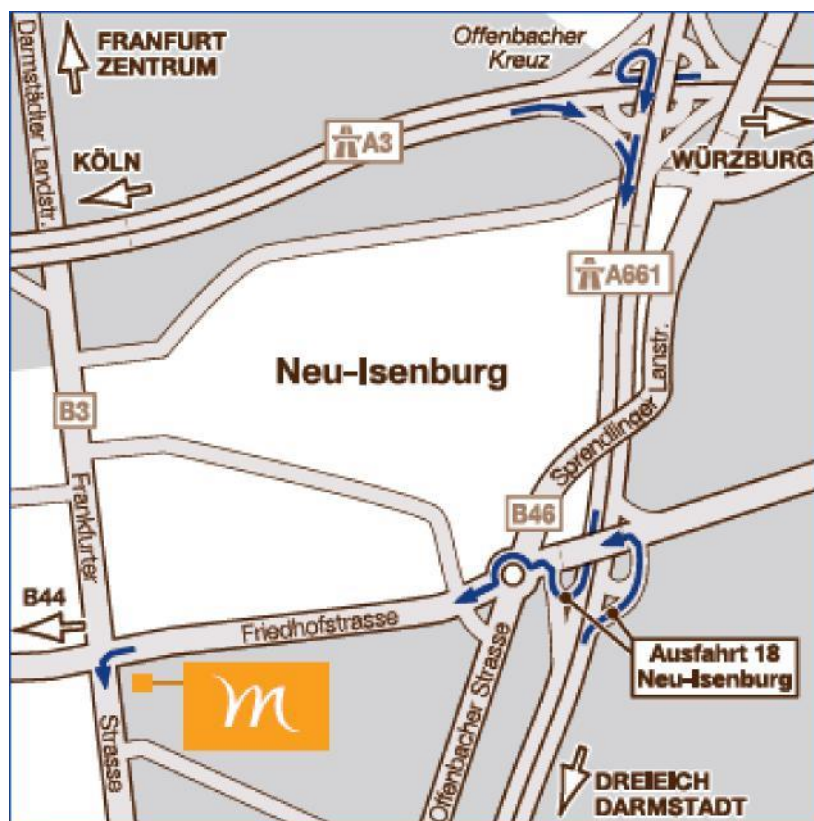

Annual General Meeting of JOST Werke SE on May 11, 2023

Directions

By car

- From A3 motorway: go as far as Offenbach interchange (“Offenbacher Kreuz”) and change onto A661 towards Neu-Isenburg
- From A5 motorway: go as far as Bad Homburg interchange (“Bad Homburger Kreuz”) and change onto A661 towards Offenbach
- Take Neu-Isenburg exit
- Keep left and head for city centre (“Stadtmitte”)
- At the junction turn left into Frankfurter Strasse
- The hotel is directly on the left-hand side

By train

- Take the local train S-3 or S-4 as far as “Neu-Isenburg Bahnhof”
- From the railway station take routes 662 and 663 to bus stop Isenburgzentrum Süd or routes X17, X19 and OF-95 to bus stop Isenburgzentrum West
- The hotel is directly on the left-hand side